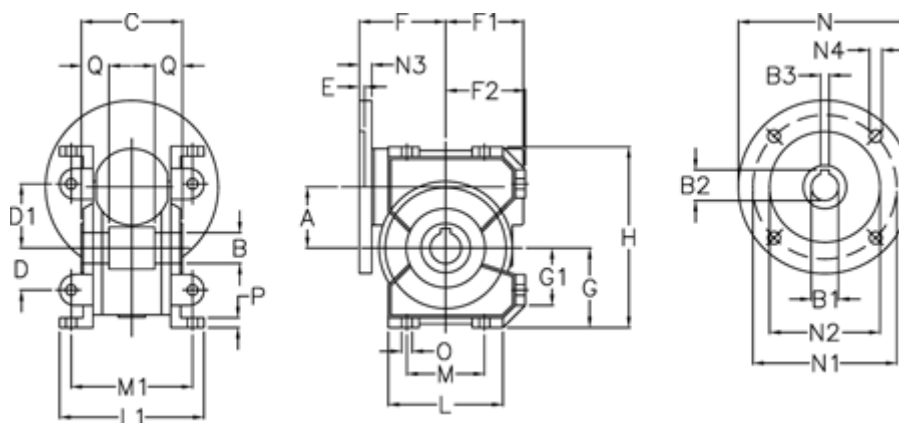

Article number: 3902030010023
 Description: Worm gear
 VF 30-U-10-63B14

Measures

| | | | |
|------------|-----------|---------|----------|
| A = 30 | E = 5.5 | L = 75 | N4 = 5.5 |
| B = 14 H7 | F = 52 | L1 = 81 | O = 6.5 |
| B1 E7 = 11 | F1 = 46 | M = 50 | P = 7 |
| B2 = 12.8 | F2 = 47 | M1 = 66 | Q = 20.5 |
| B3 H9 = 4 | G = 47 | N = 90 | |
| C = 55 | G1 = 38 | N1 = 75 | |
| D = 28 | H = 102 | N2 = 60 | |
| D1 = 35 | H1 = 83.5 | N3 = 6 | |